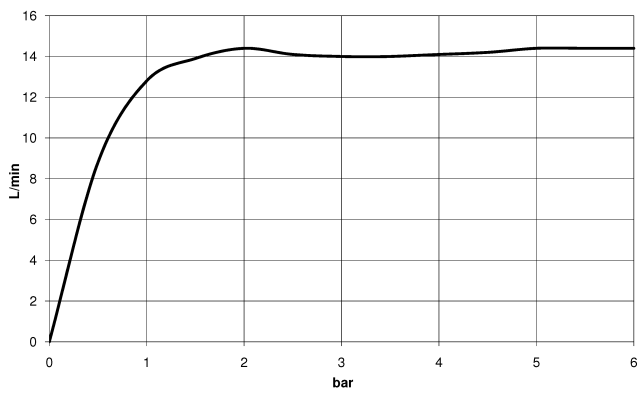

## Rain shower with wall fixing 220 mm - Chrome

TARA

28 649 970

- 450mm projection
- rain shower Ø 220 mm
- PURE RAIN, max. flow rate 14 l/min (at 3 bar)
- Function from: 7 l/min
- rosette Ø 60 mm
- 1/2" connection
- with anti-scale system
- quick clearing
- WRAS 1707033

### Recommended miscellaneous

- Concealed wall elbow -** 35 085 970 90
- max. recess depth 163 mm
  - min. recess depth 90 mm

28 649 970

mm [inches]

Flow rate chart

Certificates

WRAS\_2212012.

DVGW\_DW-  
6517DN0118.